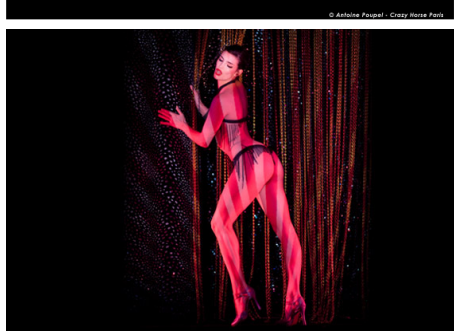

CRAZY HORSE « Forever Crazy »

CRAZY HORSE «Forever Crazy»

1951 ... 2011 Crazy Horse 60th Anniversary

Coproduction by telmondis, Arte G.E.I.E., RTBF and Crazy Horse Productions

Directed by

Denis Caïozzi

Running time

1 X 76'

HDTV

2011

CRAZY HORSE

«Forever Crazy»

1951 – 2011 Crazy Horse 60th Anniversary

Ideas and choreographies

Crazy Horse
Philippe Decouflé
Patricia Folly
Molly Molloy
Cyrille Vergnes
Dick Walsh

The show is on the cutting edge of art and entertainment and presents itself as a unique kaleidoscope of beauty, grac, passion and precision.

Forever Crazy is a succession of glittering, surprising, and audacious scenes, including some of the "classics" from the Crazy Horse's legendary repertoire as well as new creations by the french choreographer, Philippe Decouflé, performed by a multicultural troupe of 10 magnificent dancers.